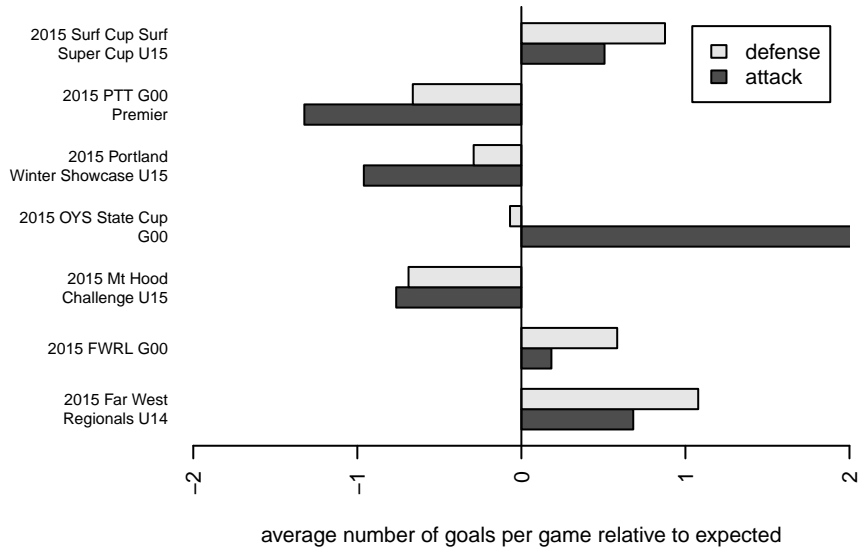

FC Salmon Creek Nemesis Blue G00

FC Salmon Creek
 Salmon Creek, WA
 G00 total strength=1495
 attack=13.05 defense=9.47
 fall league = PTT G00 Premier
 notes= McCarthy 2014

alt names used:
 FCSC Nemesis 00- Ellertso
 FC SALMON CREEK NEMESIS 00 BLUE (WA)
 FCSC G00 Nemesis Blue
 FCSC G00 Blue
 FC SALMON CREEK NEMESIS 00 (WA)
 FCSC Nemesis 00 White (WA) (SC)
 FC Salmon Creek Nemesis 00 Blue
 FC Salmon Creek Nemesis 00 Ellertson

FC Salmon Creek Nemesis Blue G00
 Dots are actual minus expected GF (blue circles) and GA (red triangles).
 Blue line is smoothed change in attack strength. Red is smoothed change in defense strength.

**attack and defense variance (black dot)
relative to other teams
and top 10 in region**

**attack and defense rating
relative to others at age
and all opponents in last 13 months**

Performance relative to 13 month average