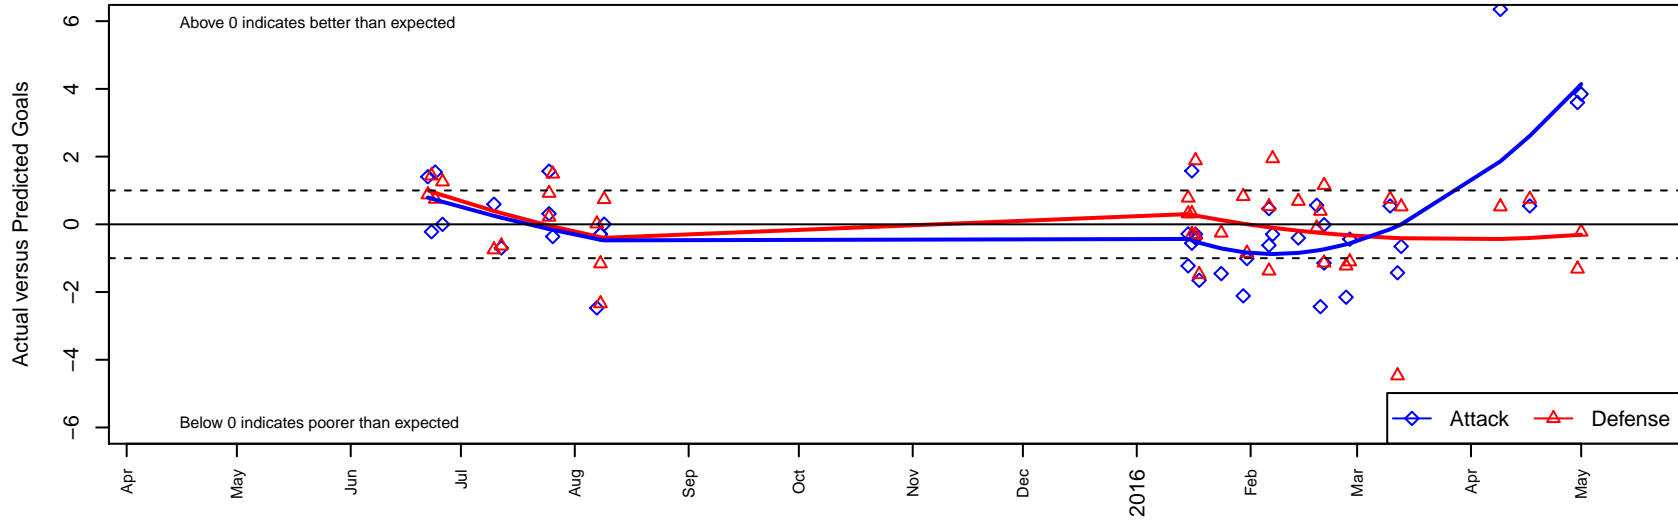

FC Salmon Creek Nemesis Blue G00

FC Salmon Creek
 Salmon Creek, WA
 G00 total strength=1495
 attack=13.05 defense=9.47
 fall league = PTT G00 Premier
 notes= McCarthy 2014

alt names used:
 FCSC Nemesis 00- Ellertso
 FC SALMON CREEK NEMESIS 00 BLUE (WA)
 FCSC G00 Nemesis Blue
 FCSC G00 Blue
 FC SALMON CREEK NEMESIS 00 (WA)
 FCSC Nemesis 00 White (WA) (SC)
 FC Salmon Creek Nemesis 00 Blue
 FC Salmon Creek Nemesis 00 Ellertson

FC Salmon Creek Nemesis Blue G00
 Dots are actual minus expected GF (blue circles) and GA (red triangles).
 Blue line is smoothed change in attack strength. Red is smoothed change in defense strength.

**attack and defense variance (black dot)
relative to other teams
and top 10 in region**

**attack and defense rating
relative to others at age
and all opponents in last 13 months**

Performance relative to 13 month average