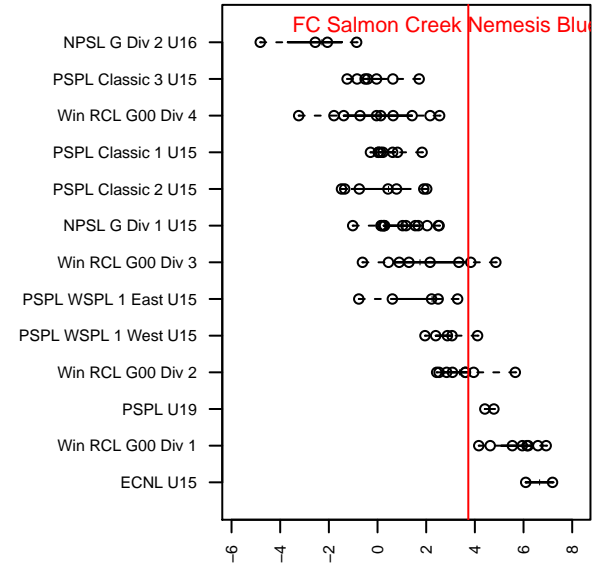

FC Salmon Creek Nemesis Blue G00

FC Salmon Creek
 Salmon Creek, WA
 G00 total strength=1495
 attack=13.05 defense=9.47
 fall league = PTT G00 Premier
 notes= McCarthy 2014

alt names used:
 FCSC Nemesis 00- Ellertso
 FC SALMON CREEK NEMESIS 00 BLUE (WA)
 FCSC G00 Nemesis Blue
 FCSC G00 Blue
 FC SALMON CREEK NEMESIS 00 (WA)
 FCSC Nemesis 00 White (WA) (SC)
 FC Salmon Creek Nemesis 00 Blue
 FC Salmon Creek Nemesis 00 Ellertson

Venues played:
 2015 Far West Regionals U14
 2015 Nike Crossfire Challenge Super Group U'
 2015 Surf Cup Surf Super Cup U15
 2015 Mt Hood Challenge U15
 2015 FWRL G00
 2015 Portland Winter Showcase U15
 2015 PTT G00 Premier
 2015 OYS State Cup G00

FC Salmon Creek Nemesis Blue G00
 Dots are actual minus expected GF (blue circles) and GA (red triangles).
 Blue line is smoothed change in attack strength. Red is smoothed change in defense strength.

**attack and defense variance (black dot)
relative to other teams
and top 10 in region**

**attack and defense rating
relative to others at age
and all opponents in last 13 months**

Performance relative to 13 month average